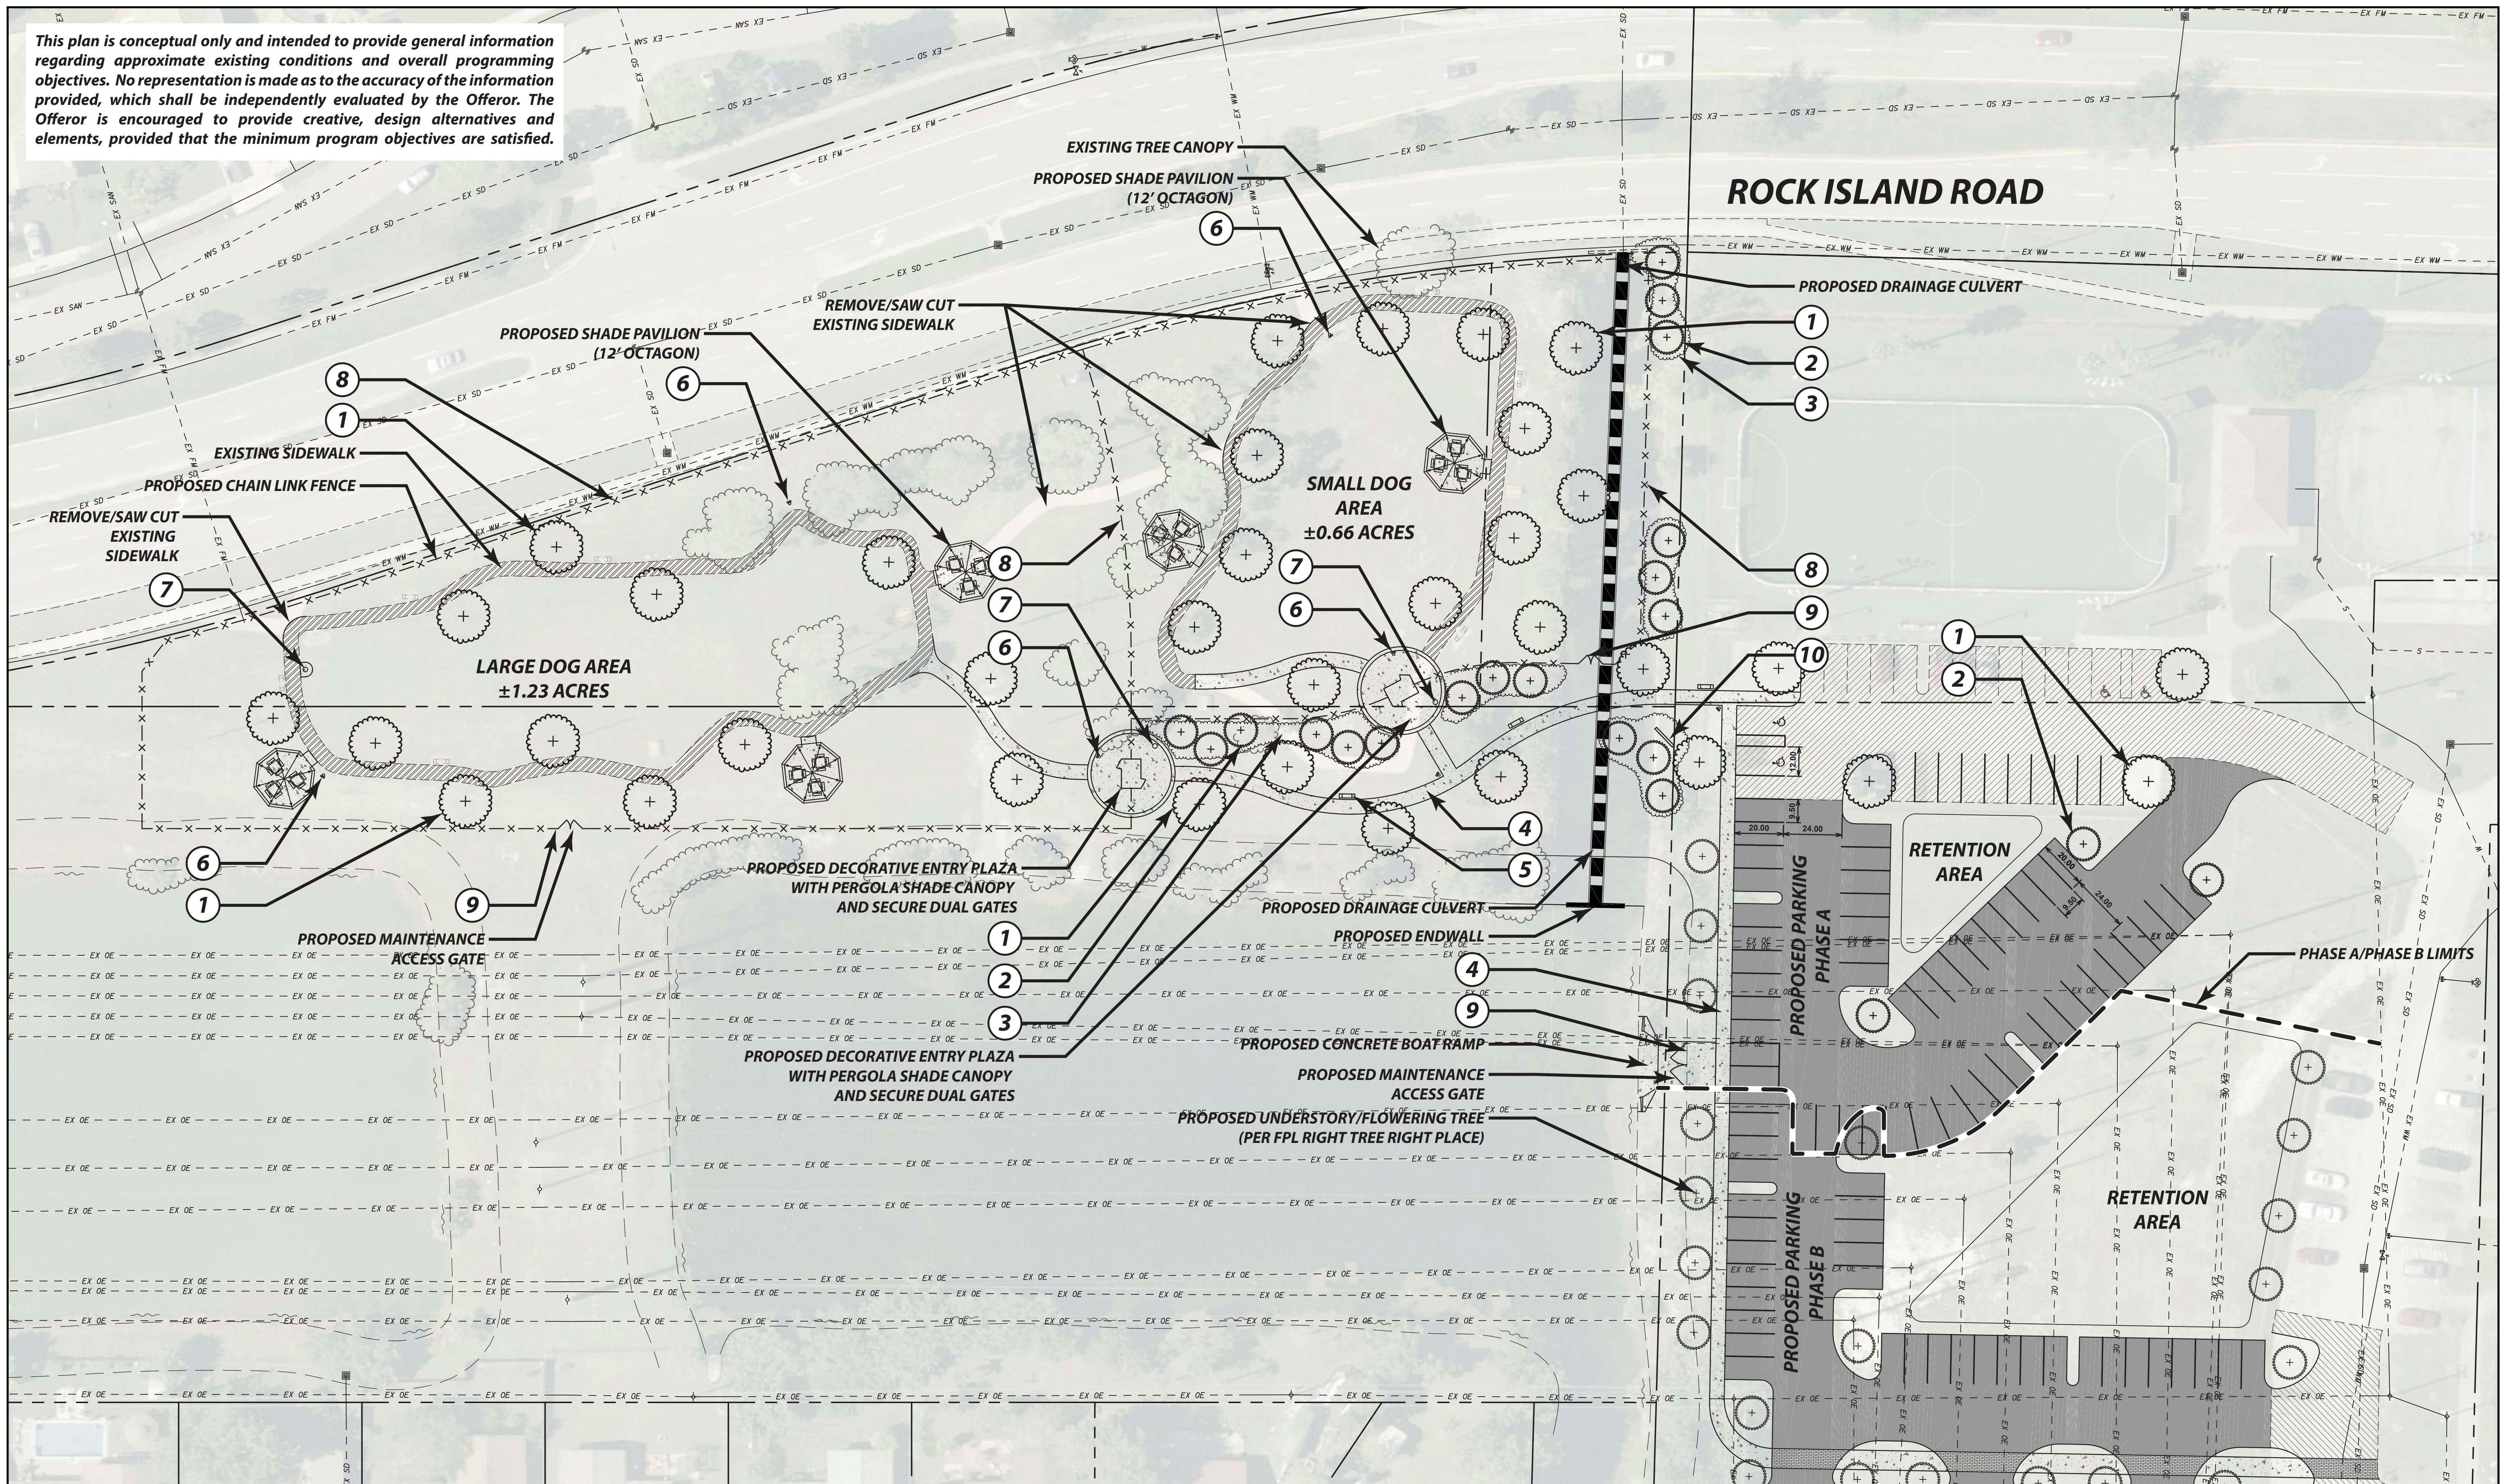

This plan is conceptual only and intended to provide general information regarding approximate existing conditions and overall programming objectives. No representation is made as to the accuracy of the information provided, which shall be independently evaluated by the Offeror. The Offeror is encouraged to provide creative, design alternatives and elements, provided that the minimum program objectives are satisfied.

- 1 CANOPY TREE
- 2 UNDERSTORY TREE
- 3 GROUNDCOVER
- 4 SIDEWALK
- 5 BENCHES
- 6 DOG WASTE STATIONS
- 7 DOG WASH + DRINKING FOUNTAINS
- 8 CHAIN LINK FENCE
- 9 CHAIN LINK FENCE GATES
- 10 ENTRY SIGNAGE

Dog Park at Firefighter's Park
 Exhibit 1 — Conceptual Site Plan — 2018-07-03
 Page 1 of 2